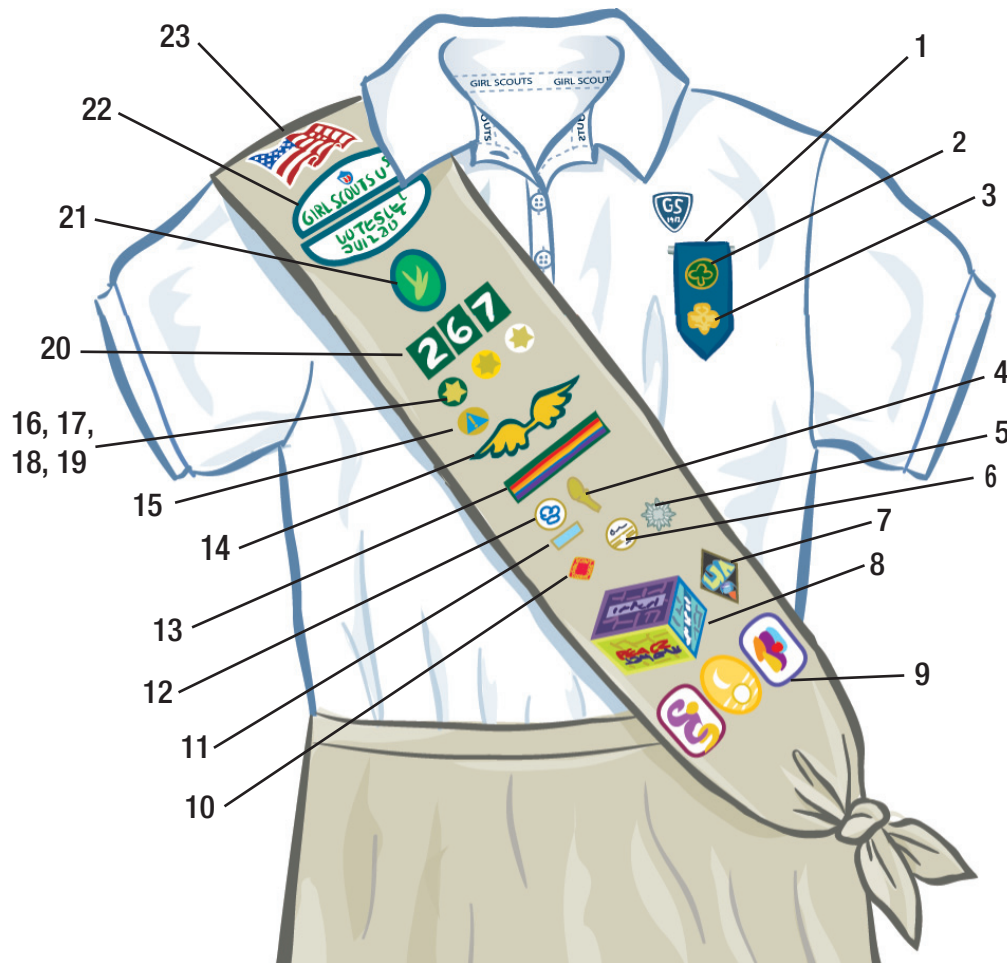

# Girl Scout Cadette

1. Cadette/Senior/Ambassador Insignia Tab
2. World Trefoil Pin
3. Girl Scout Pin (traditional or contemporary)
4. Cadette Girl Scout Leadership Pin
5. Girl Scout Silver Award
6. Career Exploration Pin
7. Cadette Leadership in Action Award (LIA) Patch
8. Cadette Journey Award Patch Set
9. Interest Project Awards
10. Cookie Sale Activity Pin
11. Community Service Bar Pin
12. Cadette Challenge Pin
13. Bridge to Cadette Girl Scouts Award
14. Brownie Wings
15. Safety Award Pin
16. Membership Star
17. Disc for Membership Star-green
18. Disc for Membership Star-yellow
19. Disc for Membership Star white
20. Iron-On Troop Numerals
21. Troop Crest
22. Girl Scout Council Identification Set
23. Wavy American Flag Patch

Girl Scout Cadettes, Seniors and Ambassadors can wear a sash or vest.